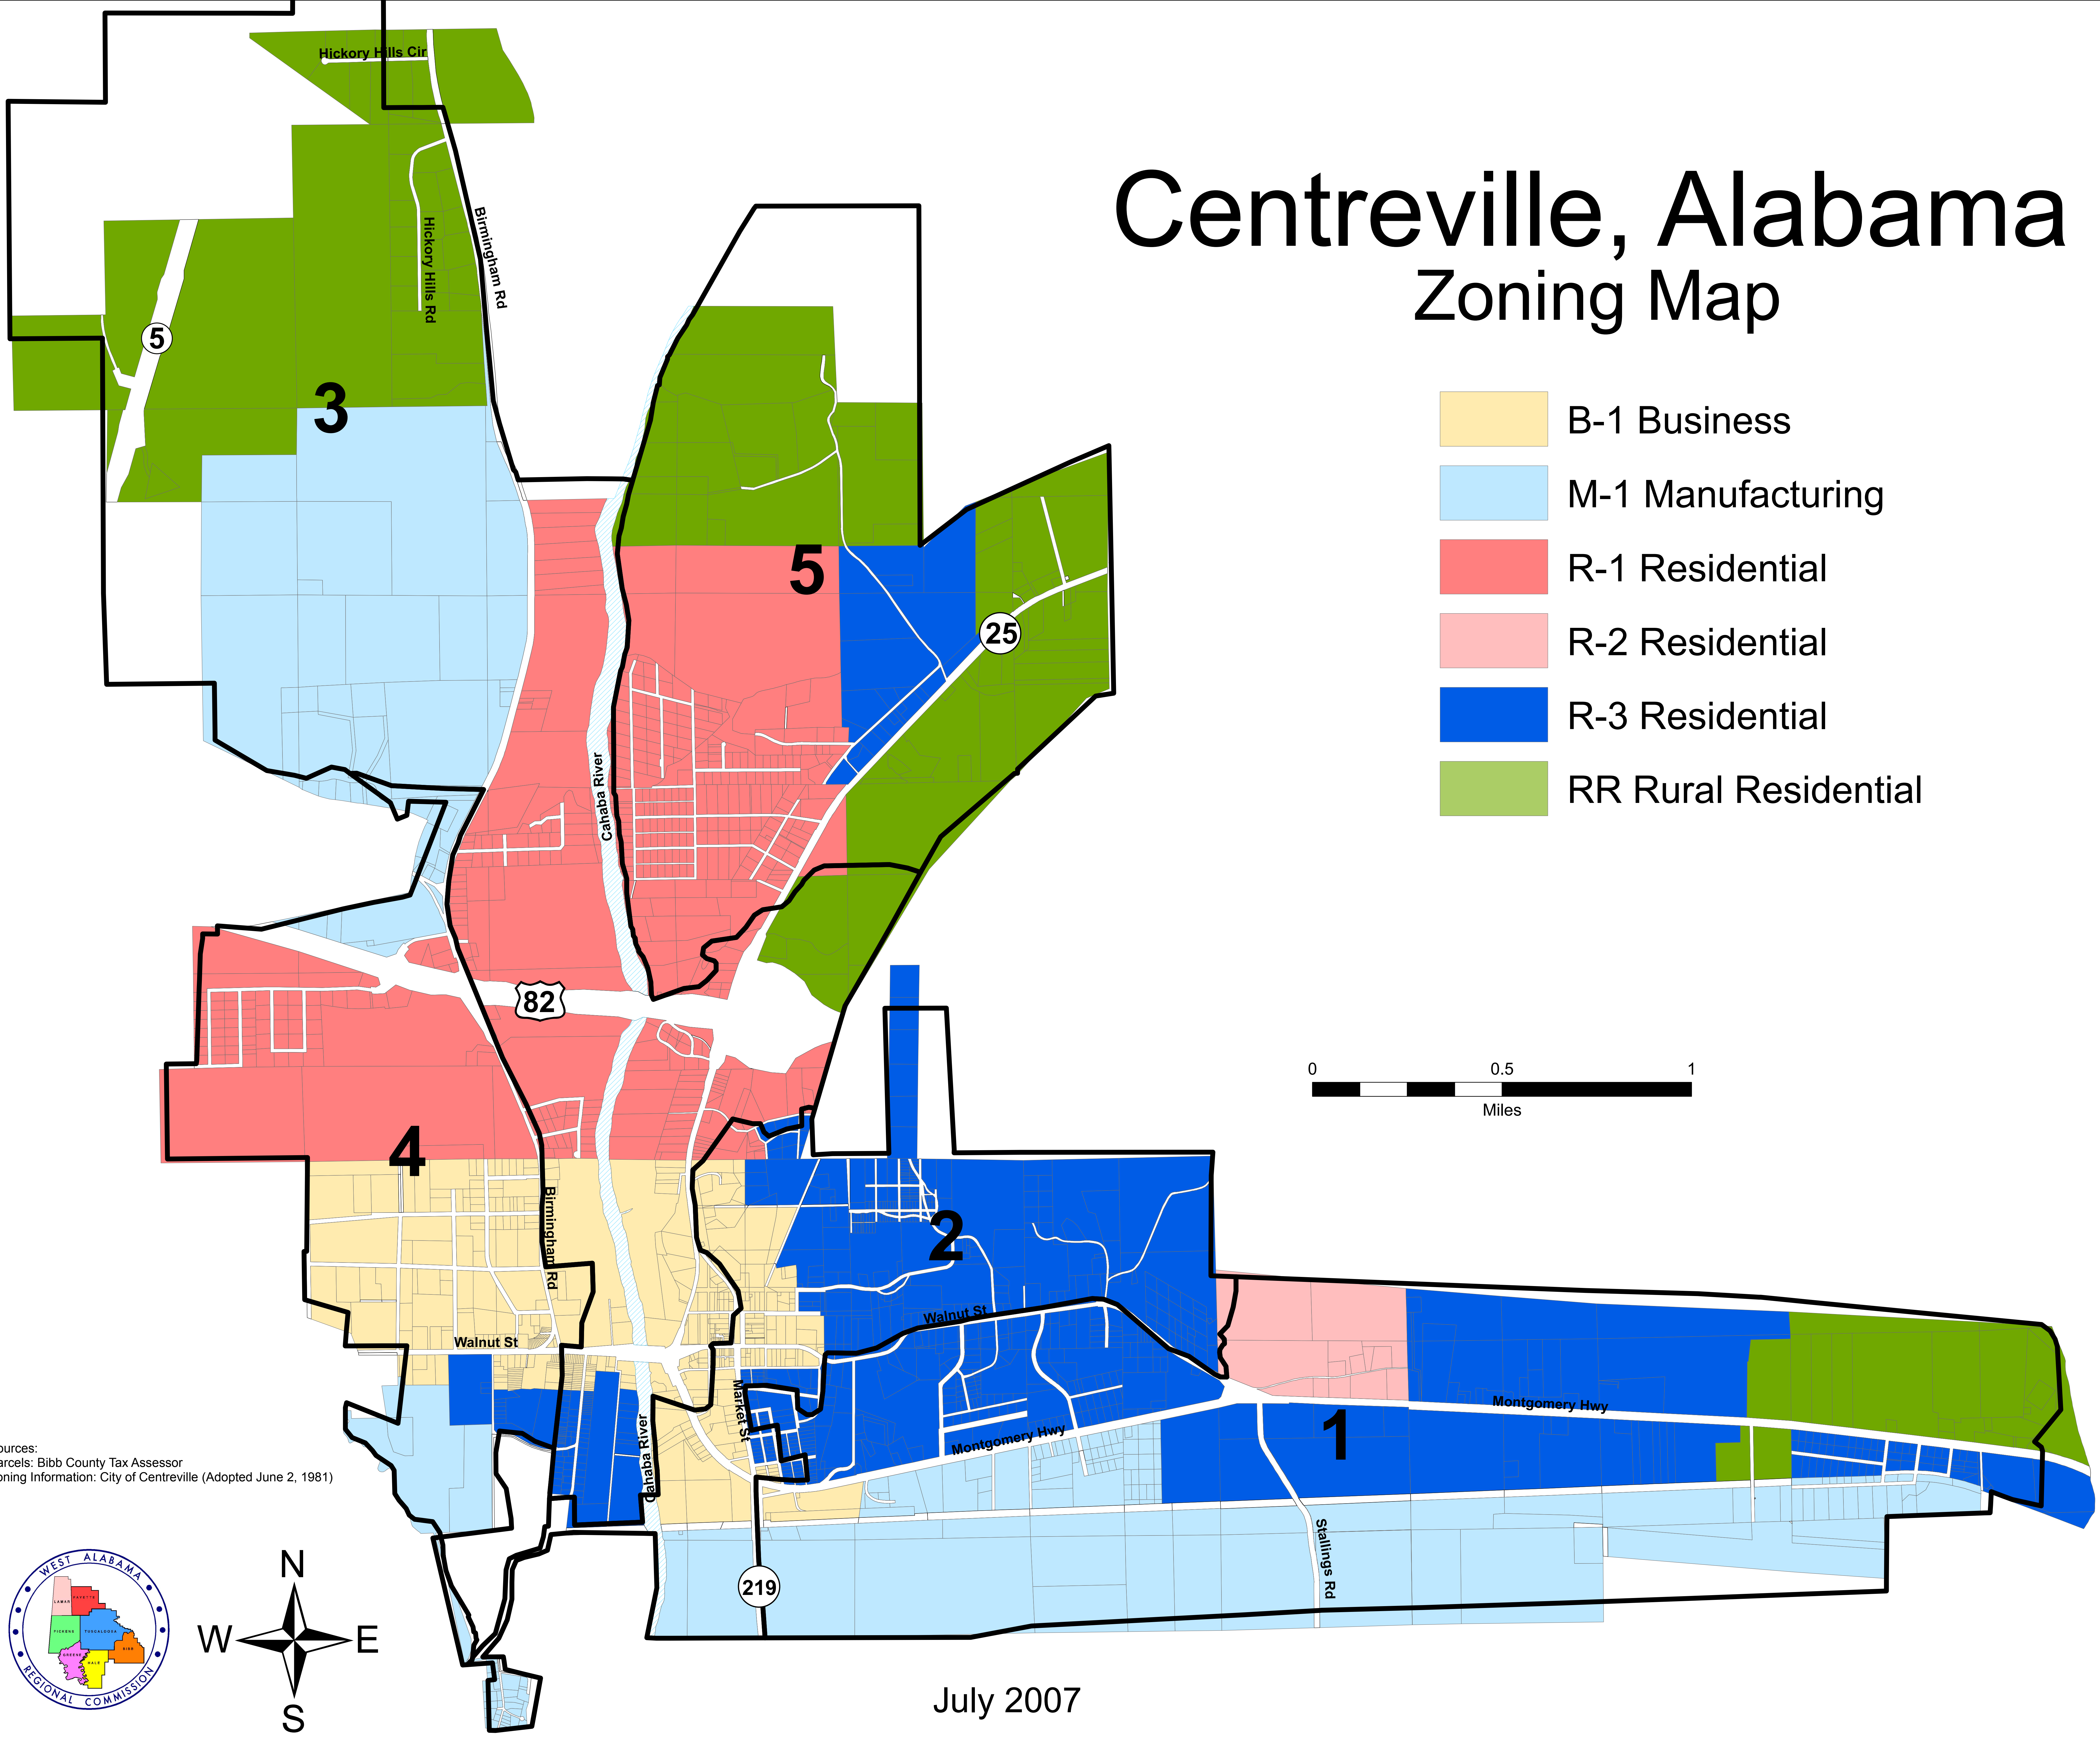

Centreville, Alabama Zoning Map

-  B-1 Business
-  M-1 Manufacturing
-  R-1 Residential
-  R-2 Residential
-  R-3 Residential
-  RR Rural Residential

Sources:
Parcels: Bibb County Tax Assessor
Zoning Information: City of Centreville (Adopted June 2, 1981)