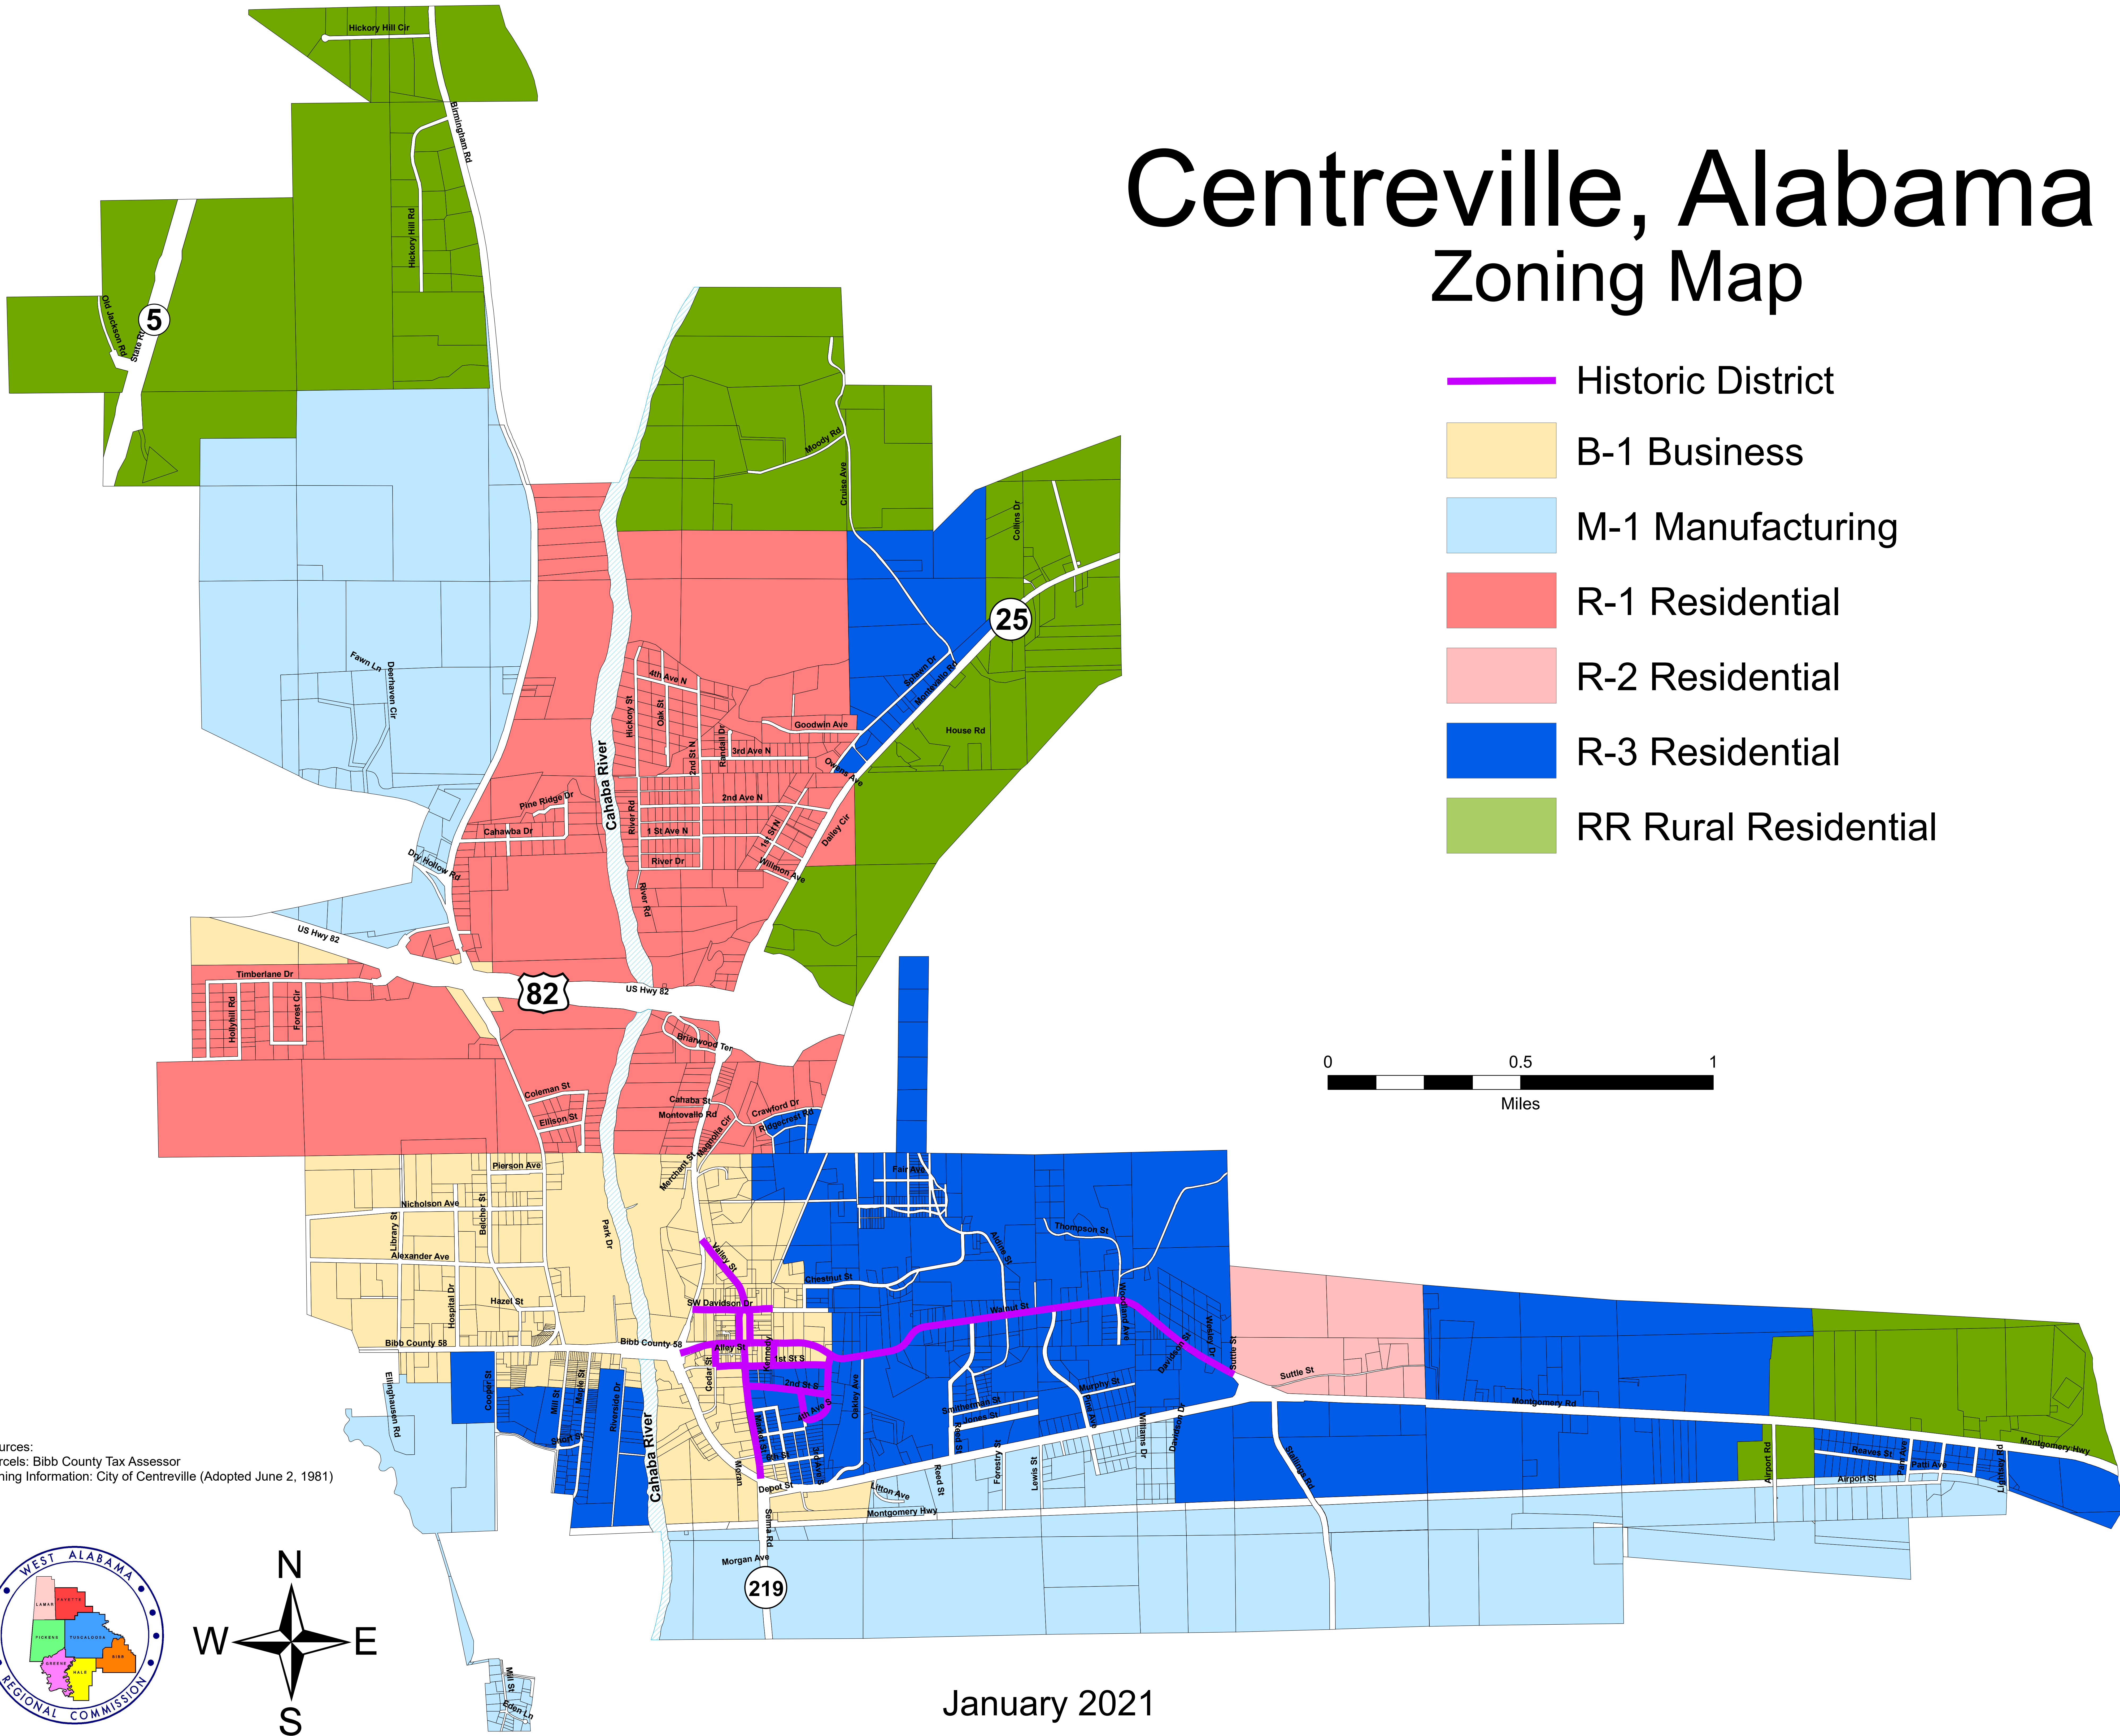

# Centreville, Alabama Zoning Map

-  Historic District
-  B-1 Business
-  M-1 Manufacturing
-  R-1 Residential
-  R-2 Residential
-  R-3 Residential
-  RR Rural Residential

Sources:  
Parcels: Bibb County Tax Assessor  
Zoning Information: City of Centreville (Adopted June 2, 1981)